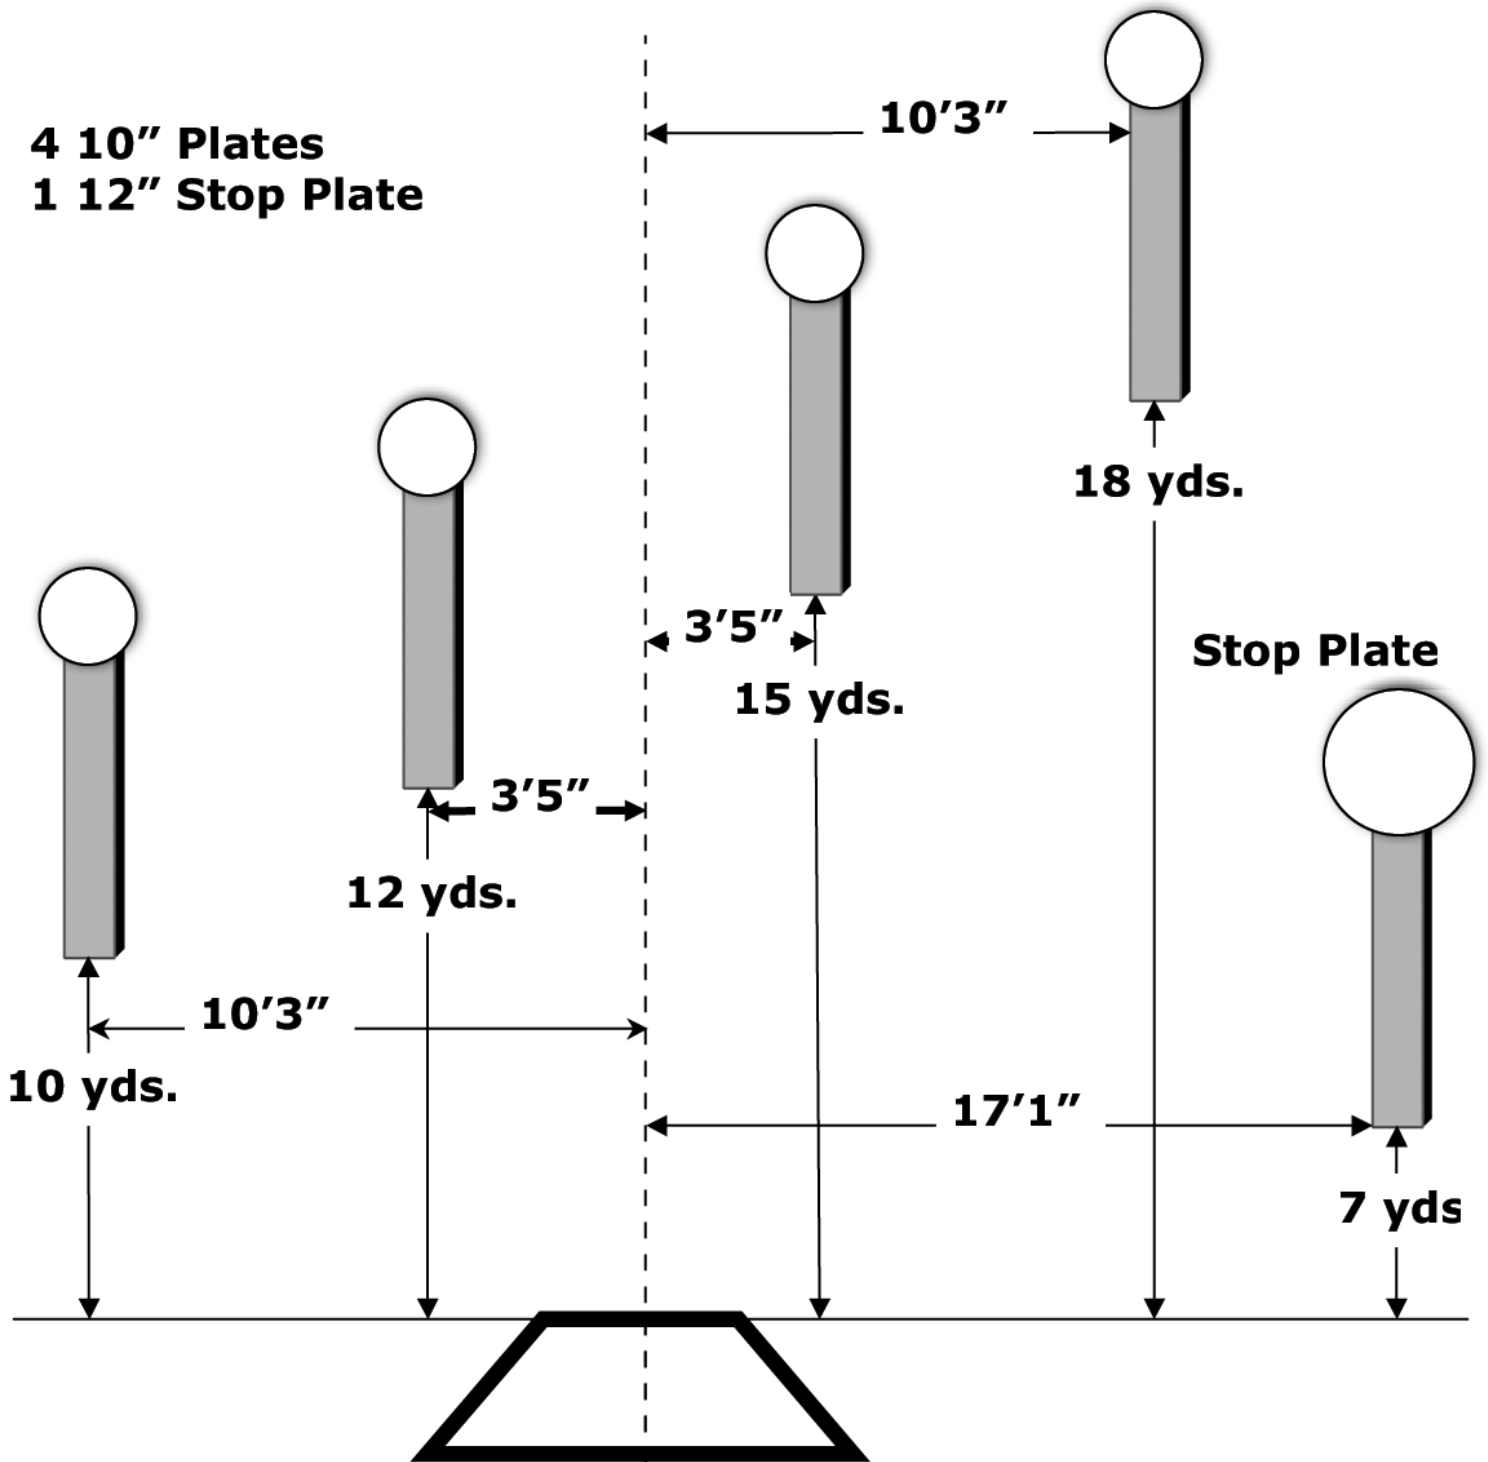

4 10" Plates
1 12" Stop Plate

FIVE TO GO